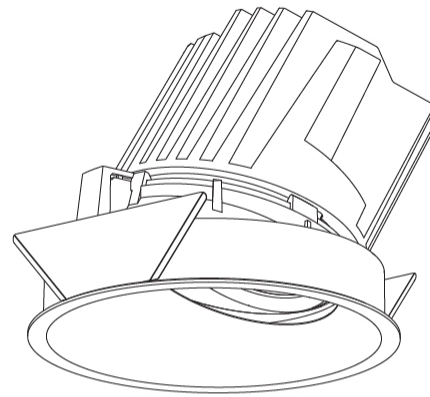

PHYSICAL

Shape: Round
Diameter (mm): 139
Diameter (in): 5 1/2
Height (mm): 126
Height (in): 4 15/16
Ceiling Thickness (mm): 10 / 12.5 / 15
Ceiling Thickness (in): 3/8 or 1/2 or 9/16
Min. Recessing Depth (mm): 140
Min. Recessing Depth (in): 5 1/2
Light Distribution: Adjustable / Asymmetric
Weight (kg): 0.816
Weight (lbs): 1.8
Fixture Finish: SSR / BKV / CWI / CRY / HAB / LAG / UFT / ITA / RUA / RUR / MIC / FTG / MYG / TWT / LOD / PUS / FRO / FUP / KIA / POP / BLS / SPG / MEY / GOH / GUM / CHC / COM / ABZ / JAG / OBR / MOS / ROR
Fixture Material: Aluminum Die Cast
Cut-out Measurements: 130mm / 5 1/8"

ELECTRICAL

Lamp Type: LED (Zhaga Standard)
Input Wattage (W): 28.6
Total Output Wattage (W): 26
Dimming: Tri-Mode (Non-Dimming and Phase Dimming (120Vac only) and 0-10V Dimming)
Driver Included: No
Driver Location: Recessed Housing
Driver Type: Constant Current - Universal
Driver Class: Class 2
Housing: See components
Input Voltage (V): 120 - 277
Constant Current (MA): 700

LED

Number of LEDs: 1
Color Temperature (°K): 2700 / 3000 / 3500 / 4000
Max. Delivered Lumen (lm): 2320 / 2380 / 2499 / 2550
Nominal Lumen (lm): 3210 / 3290 / 3459 / 3530
CRI: >90 CRI
Lamp Life (hrs): 50000

OPTICAL

Reflector: 20 / 25 / 40
Adjustability: Fixed

RATINGS AND CERTIFICATIONS

Certified By: Certified for North American Standards
IP rating: IP20