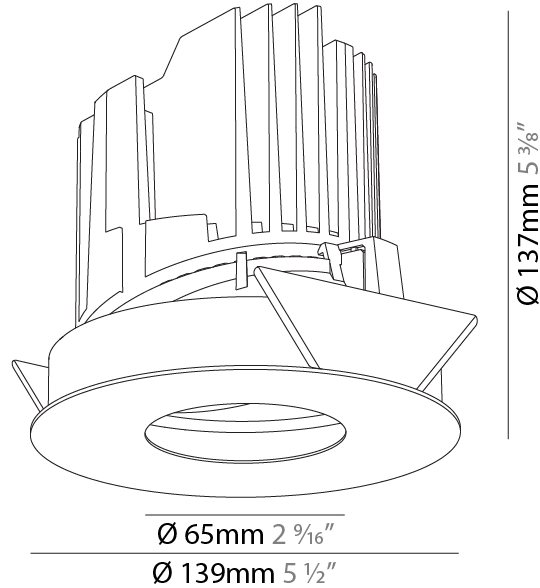

GENERAL

Series: Bioniq
Subseries: Bioniq Round Wallwash
Brand: Prolicht
Division: Architectural
Mounting Type: Recessed
Mounting Location: Ceiling
Subcategory: Downlight

PHYSICAL

Shape: Round
Diameter (mm): 139
Diameter (in): 5 1/2
Height (mm): 137
Height (in): 5 3/8
Ceiling Thickness (mm): 10 / 12.5 / 15 / 25
Ceiling Thickness (in): 3/8 or 1/2 or 9/16
Min. Recessing Depth (mm): 150
Min. Recessing Depth (in): 5 7/8
Light Distribution: Adjustable / Asymmetric
Weight (kg): 0.865
Weight (lbs): 1.9
Fixture Finish: SSR / BKV / CWI / CRY / HAB / LAG / UFT / ITA / RUA / RUR / MIC / FTG / MYG / TWT / LOD / PUS / FRO / FUP / KIA / POP / BLS / SPG / MEY / GOH / GUM / CHC / COM / ABZ / JAG / OBR / MOS / ROR
Fixture Material: Aluminum Die Cast
Cut-out Measurements: 130mm / 5 1/8"

OPTICAL

Reflector°: 20 / 25 / 40
Adjustability: Fixed

RATINGS AND CERTIFICATIONS

Certified By: Certified for North American Standards
IP rating: IP20

Ø 65mm 2 5/16"

Ø 139mm 5 1/2"

BIONIQ ROUND WALLWASH RECESSED